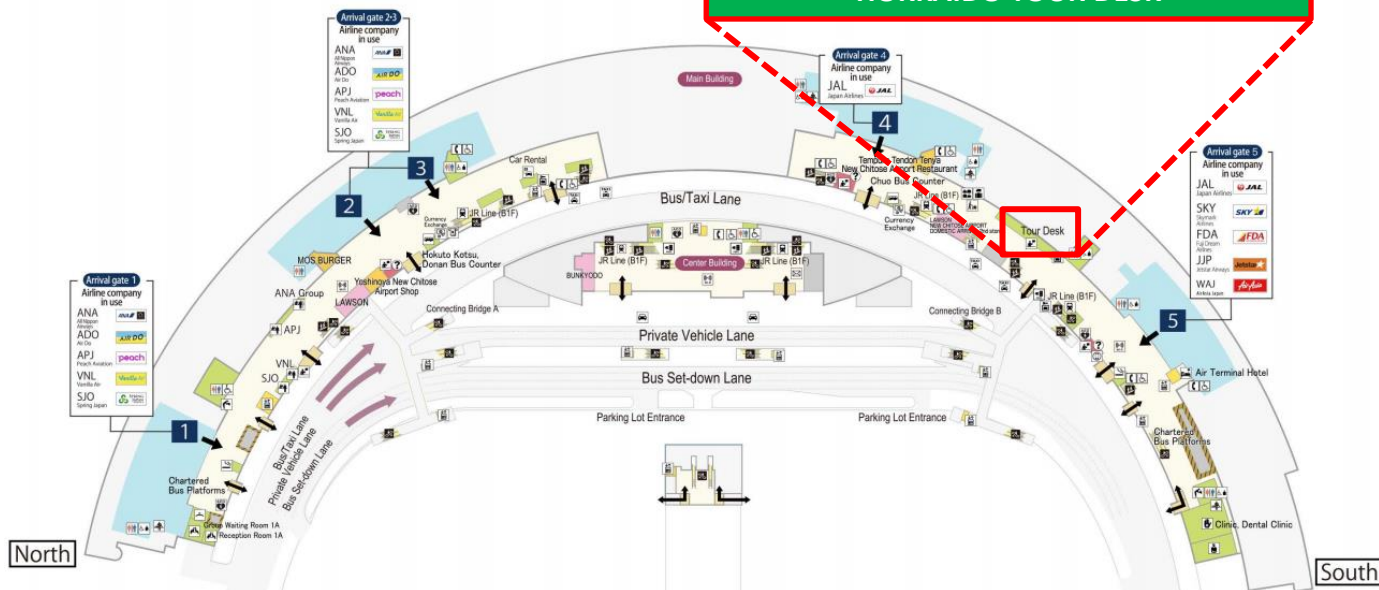

# SHUTTLE BUS MEETING COUNTER

## 1F Domestic Meeting Point

北海道ツアーデスク

HOKKAIDO TOUR DESK

## 2F International Meeting Point

HOKKAIDO SUPPORT COUNTER

B  
ツアーデスク  
Tour Desk